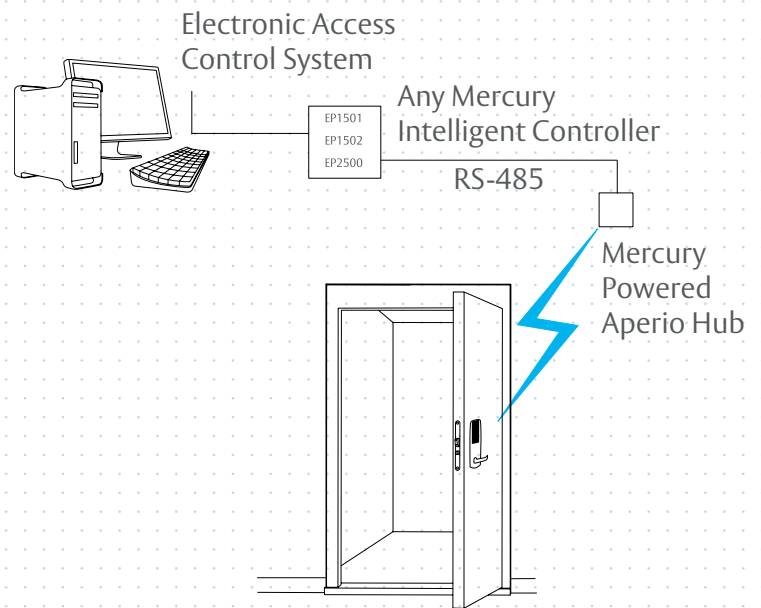

hes

Cabinet Lock

Ideal for cabinets, lockers & drawers—in applications such as healthcare, higher education and IT

Adams Rite

eForce® Aluminum and Glass Storefront Locksets and Exit Devices

Ideal for retail applications

Redefining wireless access control

Local wireless communication eliminates the cost and inconvenience of wiring in and around the door, without the hassle of complex site surveys.

An innovative new approach to online access control