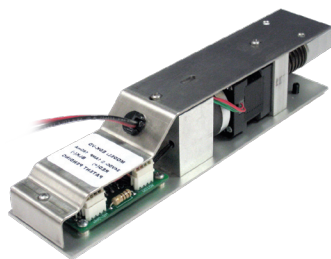

NEW

Field Retrofit Latch Retraction Kit

UL Listed for Fire-Rated Devices
Low 450mA Inrush

Download Installation Video
& Datasheet Instantly
with phone or iPad QR Code Reader

*Install in Von Duprin Non-Fire Rated device without removing
from door. No Disassembly of Exit Devices required*

LR100VDK (Von Duprin Kit) Simply slide Retrofit Module through end of exit bar and attach supplied link.

Non-Fire Rated Kit installation show.

Adams Rite

Rim: 8800 Vertical: 8100

Dor-O-Matic

Rim: 1590 Vertical: 1490

Corbin Russwin

Rim: ED5200 Vertical: ED5800

Von Duprin

Rim / Vertical: 98, 99XP, 33, 35, 22

SDC

Rim: 6100 Vertical: 6800

Quiet Duo™ Kits available for most exit devices. Consult factory for devices not shown.