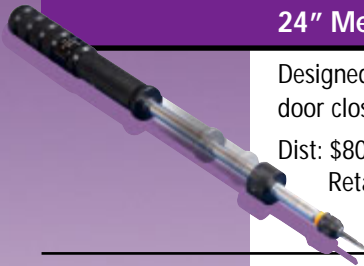

The "Hinge Doctor" Price List

Quantity	HA1 Commercial hinges	HA2 Residential hinges	HA3 Ball-bearing hinges	HA4 Prison & spring hinges	HA1-3 Set (HA1, HA2, HA3)	HA134 Set (HA1, HA3, HA4)	HA1-4 Set (HA1, HA2, HA3, HA4)
List Price	\$90.00	\$140.00	\$100.00	\$180.00	\$296.00	\$334.00	\$458.00
Contractor/Dealer 1 to 4*	\$45.00	\$69.95	\$49.95	\$89.95	\$148.00	\$167.00	\$229.00

*Contractor/Dealer price

Prices subject to change without notice.

24" Mega Impact Screwdriver —

Designed for door hinges, door strikes, door closers, and many other uses.

Dist: \$80.00 Dealer: \$130.00
Retail: \$200.00

Special Hinge Screws —

Self drilling, self tapping, #14 screw with #12 head to replace #12 stripped out hinge screws.

Screws dealer price = 10 packs \$6.00 ea.
100 packs \$50.00 ea, 500 pieces = \$175.00