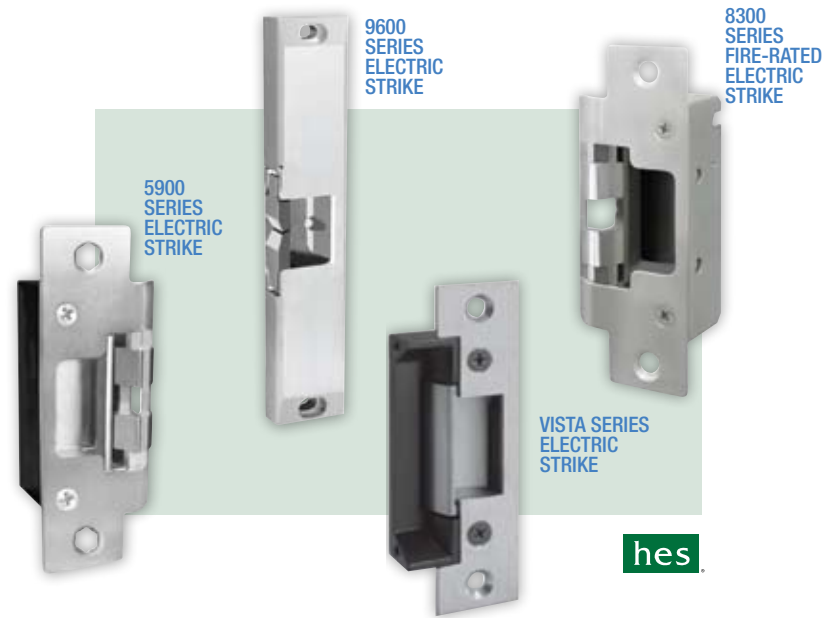

PRESORTED  
STANDARD MAIL  
U.S. POSTAGE PAID  
SANTA ANA CA  
PERMIT #61

Access Hardware Supply  
Your Best Source for ASSA ABLOY  
Group Security Products

SARGENT

ASSA ABLOY

SECURITRON

RIXSON

**WIN an HES  
8300 Electric Strike!**

Yale

hes

McKinney

ASSA ABLOY, the global leader  
in door opening solutions

Access Hardware Supply will not sell or distribute this information.

Name \_\_\_\_\_  
Company \_\_\_\_\_  
Address \_\_\_\_\_  
City \_\_\_\_\_ State \_\_\_\_\_ Zip \_\_\_\_\_  
Phone \_\_\_\_\_ Email \_\_\_\_\_

## HES

**HANCHETT ENTRY SYSTEMS, Inc. (HES)** is a leading provider of electro-mechanical locking solutions and support. For decades, they have developed ground-breaking new solutions like the 5900 concealed electric strike, the surface mounted 9600 electric strike, and the new 8300 Fire-Rated electric strike that retrofits into fire-rated frames.