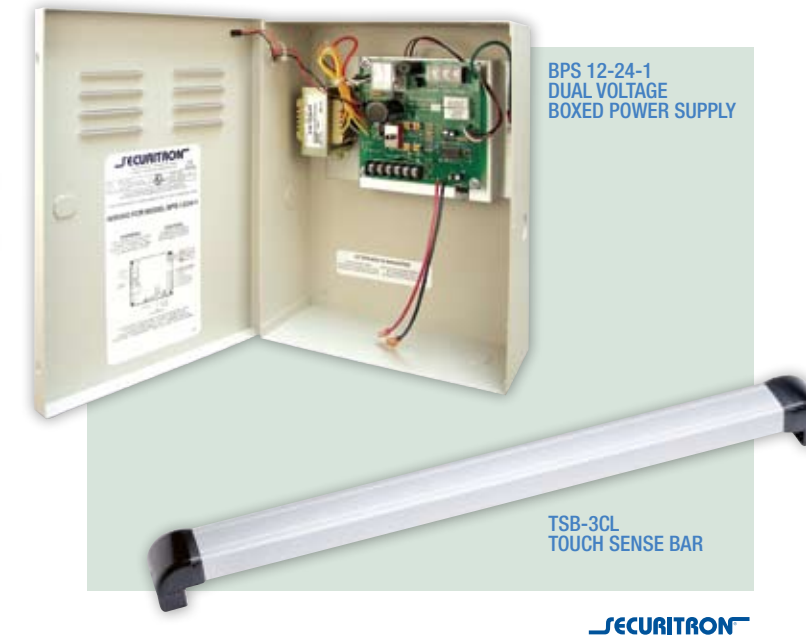

SECURITRON

SECURITRON manufactures a comprehensive line of quality electro-magnetic locks and accessories, including Magnalock® Series maglocks, gate locks, the UnLatch, SABL, touch sense bars, power supplies, digital entry systems and numerous other products. Their unique MagnaCare™ Lifetime Replacement Warranty covers most products for the lifetime of the installation.