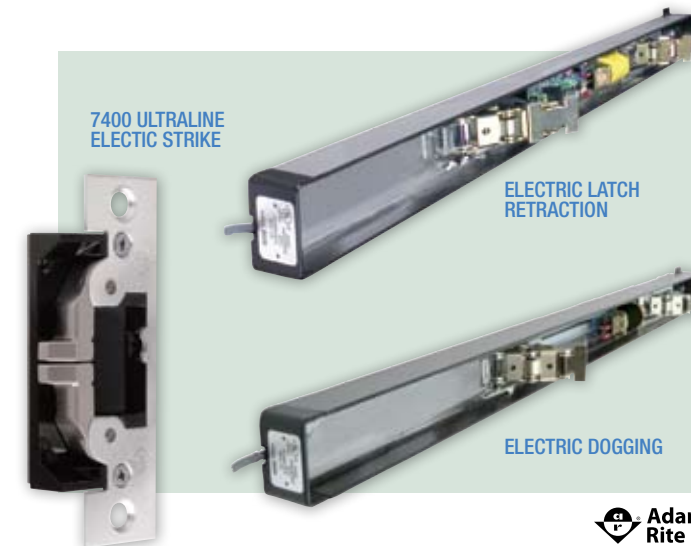

ADAMS RITE

ADAMS RITE Manufacturing has earned its reputation as a leader in architectural hardware by continually offering innovative lines of electric strikes, exit devices, swinging door, sliding door and access control hardware. Their products are designed to complement the clean lines of modern doors, while at the same time meeting safety and access codes.