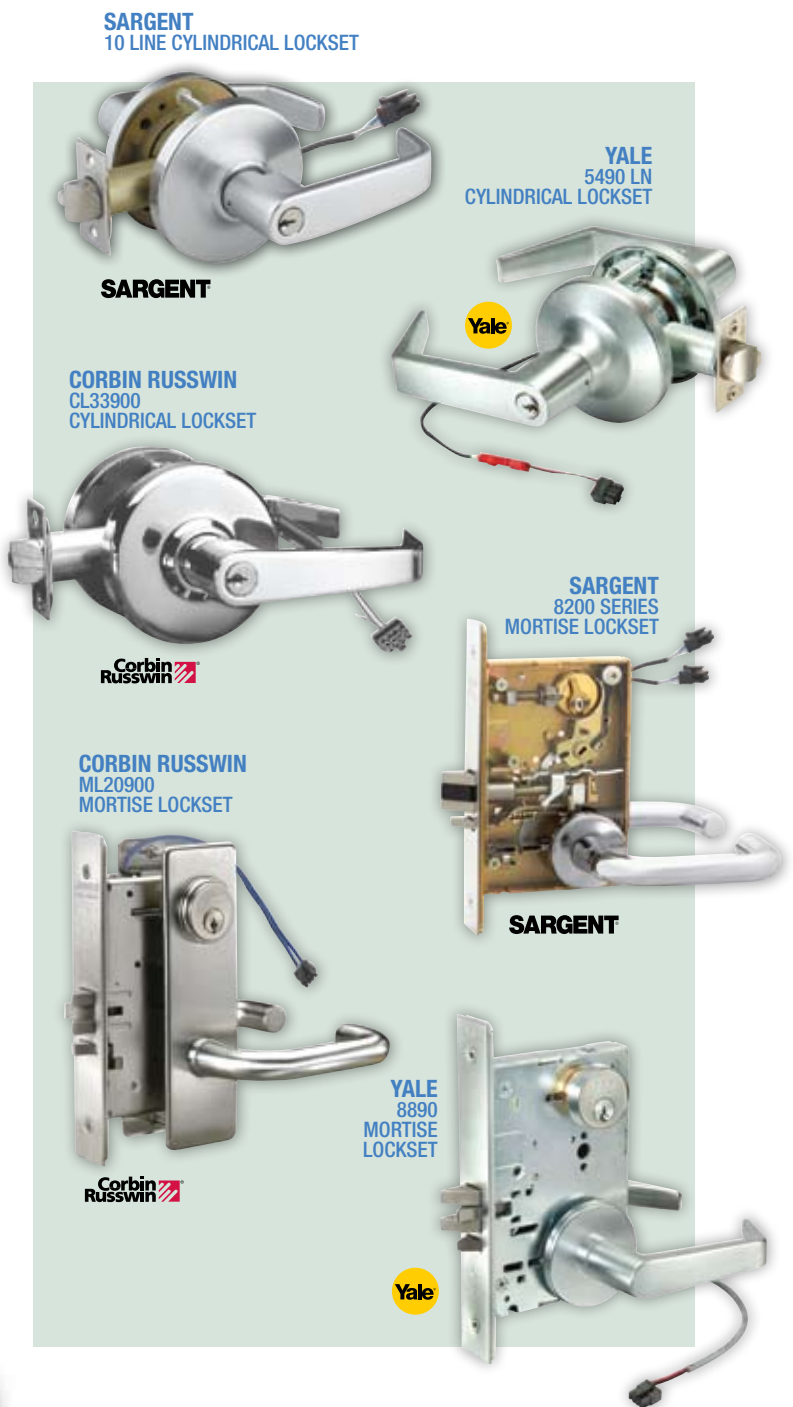

ELECTRIFIED CYLINDRICAL AND MORTISE LOCKS BY SARGENT, YALE AND CORBIN RUSSWIN

CHANNEL PARTNER AND TRAINING PROGRAMS

Access Hardware Supply is an Authorized Channel Partner with ASSA ABLOY. Access Hardware Supply also has an in-house training facility to help you with your training and certification needs. For more information about training, please contact us at 800.348.2263.

ENTER TO WIN an HES 8300 Electric Strike! Details inside.
www.accesshardware.com/HESGiveaway

14359 Catalina Street
San Leandro, CA 94577
(800) 348-2263
www.accesshardware.com

PRESORTED
STANDARD MAIL
U.S. POSTAGE PAID
SANTA ANA CA
PERMIT #61

Access Hardware Supply
Your Best Source for ASSA ABLOY
Group Security Products

SARGENT

ASSA ABLOY

SECURITRON

RIXSON

**WIN an HES
8300 Electric Strike!**

Yale

hes

McKinney

ASSA ABLOY, the global leader
in door opening solutions

Access Hardware Supply will not sell or distribute this information.

Name _____
Company _____
Address _____
City _____ State _____ Zip _____
Phone _____ Email _____