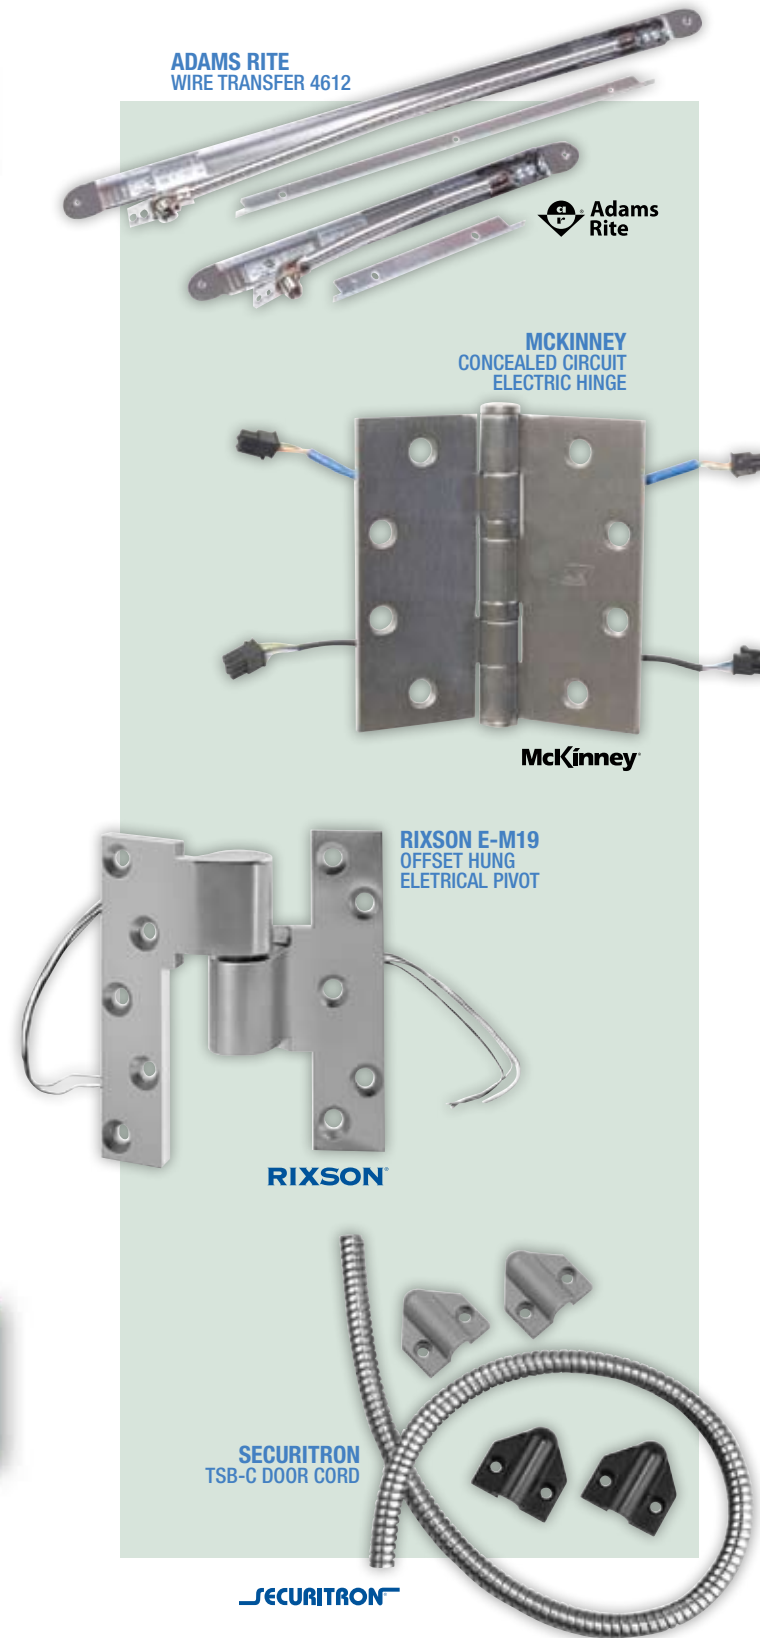

POWER TRANSFERS

Access Hardware Supply offers a complete range of power transfer options from leading manufacturers such as **ADAMS RITE**, **MCKINNEY**, **RIXSON**, and **SECURITRON**. Feel free to call one of our door hardware experts for more information on access control products and accessories.