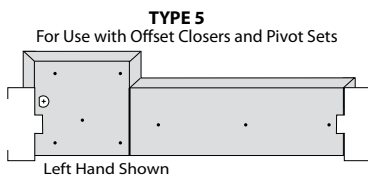

$ 175.00 net single door
$ 350.00 net double door

POLISHING:

- STANDARD Add 40% to net price
- ORB (Oil Rubbed Bronze Finish) Add 40% to net price

OPTIONS:

- E (Epoxy) $ 7.50 per inch per foot
- V3 (Aluminum Oxide Filler, Full Body) $ 10.75 per inch per foot

FASTENERS:

Supplied at no charge except drive screws & nails. Flathead wood screws supplied with threshold, expansion shields extra.

FINISH DESIGNATIONS / ABBREVIATIONS:

A = Aluminum, Mill finish	G = 204 R1 Gold Anodized finish
AA = 204 R1 Clear Anodized finish	ORB = Oil Rubbed Bronze finish
AP = Aluminum, Polished finish	PC = Powder Coating finish. Specify color
B = Architectural Bronze, Mill finish	SP = Steel Prime
BK = Aluminum, Black Anodized finish	STST = Stainless Steel
BP = Architectural Bronze, Polished finish	PSA = Pressure Sensitive Adhesive
D = 2 Step Dark Bronze Anodized (Dark Brown)	

CATALOG ITEMS NUMERICAL INDEX