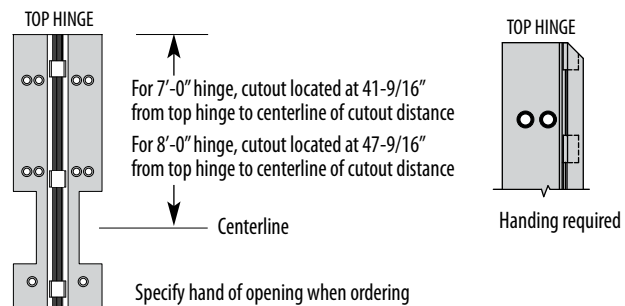

OPTIONAL EXTRAS

STANDARD SCREWS

APPLICATIONS:
For Head and Jamb

	#7201Z #6 x 3/4" Pan Phillips Head Self-drilling Zinc Plated	$ 0.14 /ea.
	#7201BK #6 x 3/4" Pan Phillips Head Self-drilling Black Oxide	$ 0.17 /ea.

LIST PRICE

For Threshold

	#7203Z #10 x 1-1/4" Flat Phillips Head Sheet Metal Screw Zinc Plated	$ 0.40 /ea.
	#7203BK #10 x 1-1/4" Flat Phillips Head Sheet Metal Screw Black Oxide	$ 0.45 /ea.

LIST PRICE

For Threshold

	#7233Z #10 x 1-1/4" Flat Phillips Head Wood Screw Zinc Plated	$ 0.42 /ea.
	#7233B #10 x 1-1/4" Flat Phillips Head Wood Screw Brass Material	$ 0.75 /ea.

LIST PRICE

For Hinges (#919 type)

	#7241Z #12 x 11/16" Flat Undercut Phillips Hd. Self-drilling Zinc Plated	$ 0.50 /ea.

LIST PRICE

For Hinges (#930 type)

	#7244Z 1/4-20 x 1" Flat Phillips Head Machine Screw Zinc Plated	$ 1.95 /ea.
	#7245Z 11/16 x 1" Flat Phillips Head Machine Screw Zinc Plated	$ 2.10 /ea.

LIST PRICE

For Astragals

	#7249Z #10 x 3/4" Pan Phillips Head Self-drilling Zinc Plated	$ 0.25 /ea.
	#7249BK #10 x 3/4" Pan Phillips Head Self-drilling Black Oxide	$ 0.28 /ea.

LIST PRICE

For Hinges (#Z950 type)

	#7250Z #12-24 x 3/4" Flat Phillips Head, Type F Machine Screw Zinc Plated	$ 0.50 /ea.

LIST PRICE

For Hinges (#Z955 type)

	#7255Z #12-24 x 3/4" Flat Undercut Phillips Head, Type F Machine Screw Zinc	$ 0.50 /ea.

LIST PRICE

EXPANSION SHIELD

PS - Plastic Shield with #10 x 1-1/4" (or 1-1/2", 1-3/4") Flat Phillips SMS

LIST PRICE $ 0.35 /ea.

LS - Lead Shield with #10 x 1-1/4" (or 1-1/2", 1-3/4") Flat Phillips SMS

LIST PRICE $ 0.55 /ea.

MSLA-10 Anchor with #10-24 x 1-1/2" Flat Phillips Machine Screw

LIST PRICE $ 0.80 /ea.

MSLA-4 Anchor with #1/4-20 x 1-1/2" Flat Phillips Machine Screw

LIST PRICE $ 1.10 /ea.

SECURITY SCREWS

Torx Screws are available upon request. CALL for price.

DRIVE SCREWS