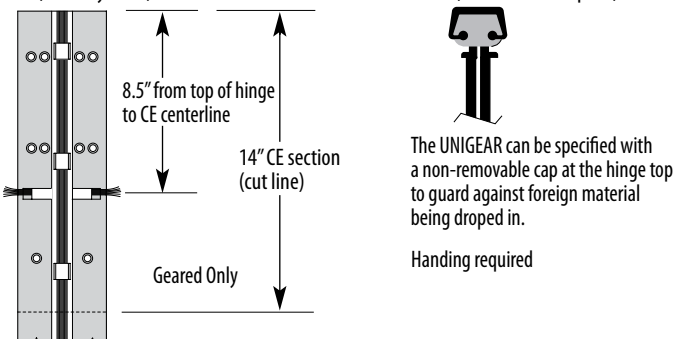

• CE - Concealed Electric - 6 Wires $ 78.75 net (formerly #912)
• SC - School Option (Add one foot to price)